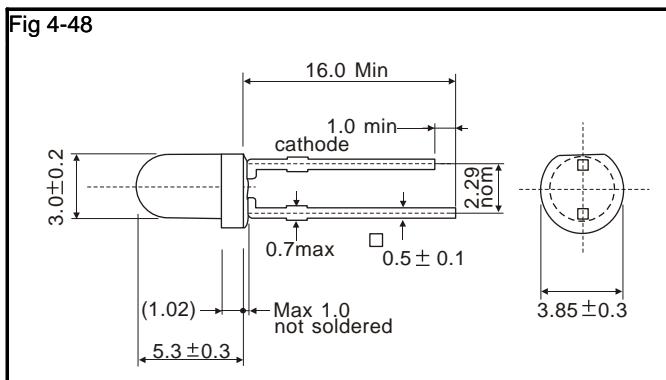

Normal Indicator LEDs

Standard Diameter 3mm type LEDs

IF=20mA Ta=25°C

Device No	Color		Wavelength (nm)		VF Typical (V)	Brightness (mcd)		View Angle 2θW	Drawing Figure
	Emitter	Lens	λp	λd		Minimum	Typical		
HB3b-122	hi-red	colored diffused	700	658	2.20	2.0	5.0	50	4-48
HB3b-125R	hi-eff red	colored diffused	625	618	2.05	10.0	15.0		
HB3b-123	yellow green	colored diffused	570	567	2.15	15.0	25.0		
HB3b-124	yellow	colored diffused	589	585	2.10	10.0	15.0		
HB3b-125	orange	colored diffused	625	618	2.05	10.0	15.0		
HB3b-142	hi-red	colored diffused	700	658	2.20	2.0	5.0	40	4-49
HB3b-145R	hi-eff red	colored diffused	625	618	2.05	20.0	35.0		
HB3b-143	yellow green	colored diffused	570	567	2.15	20.0	40.0		
HB3b-144	yellow	colored diffused	589	585	2.10	20.0	30.0		
HB3b-945	orange	colored diffused	625	618	2.05	20.0	35.0		
HB3b-147	Amber	colored diffused	610	607	2.05	20.0	30.0		
HB3b-242	hi-red	color transparent	700	658	2.20	3.0	8.0	24	
HB3b-245R	hi-eff red	color transparent	625	618	2.05	30.0	50.0		
HB3b-243	yellow green	color transparent	570	567	2.15	45.0	80.0		
HB3b-244	yellow	color transparent	589	585	2.10	30.0	50.0		
HB3b-245	orange	color transparent	625	618	2.05	30.0	50.0		
HB3b-442	hi-red	water clear	700	658	2.20	3.0	8.0	24	
HB3b-443	yellow green	water clear	570	567	2.15	45.0	80		
HB3b-444	yellow	water clear	589	585	2.10	30.0	50.0		
HB3b-445	hi-eff red	water clear	625	618	2.05	30.0	50.0		

Dimension:

Unit : mm.

ELPROMA NL., PHONE +31 (0)343 - 518724, FAX +31 (0)343 - 512286