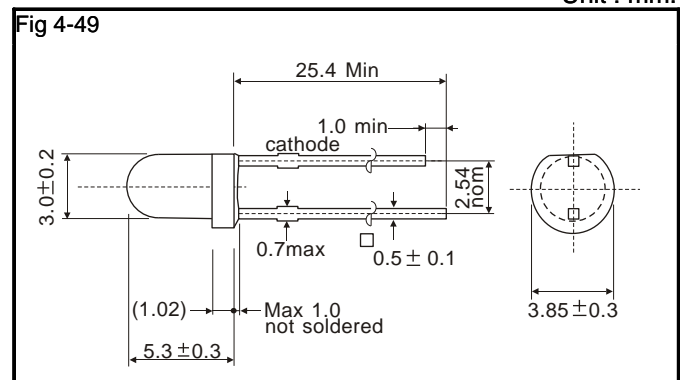

Normal Indicator LEDs

Standard Diameter 3mm type LEDs

IF=20mA Ta=25°C

Device No	Color		Wavelength (nm)		VF Typical (V)	Brightness (mcd)		View Angle 2θW	Drawing Figure
	Emitter	Lens	λp	λd		Minimum	Typical		
HB3b-122	hi-red	colored diffused	700	658	2.20	2.0	5.0	50	4-48
HB3b-125R	hi-eff red	colored diffused	625	618	2.05	10.0	15.0		
HB3b-123	yellow green	colored diffused	570	567	2.15	15.0	25.0		
HB3b-124	yellow	colored diffused	589	585	2.10	10.0	15.0		
HB3b-125	orange	colored diffused	625	618	2.05	10.0	15.0		
HB3b-142	hi-red	colored diffused	700	658	2.20	2.0	5.0	40	4-49
HB3b-145R	hi-eff red	colored diffused	625	618	2.05	20.0	35.0		
HB3b-143	yellow green	colored diffused	570	567	2.15	20.0	40.0		
HB3b-144	yellow	colored diffused	589	585	2.10	20.0	30.0		
HB3b-945	orange	colored diffused	625	618	2.05	20.0	35.0		
HB3b-147	Amber	colored diffused	610	607	2.05	20.0	30.0		
HB3b-242	hi-red	color transparent	700	658	2.20	3.0	8.0	24	
HB3b-245R	hi-eff red	color transparent	625	618	2.05	30.0	50.0		
HB3b-243	yellow green	color transparent	570	567	2.15	45.0	80.0		
HB3b-244	yellow	color transparent	589	585	2.10	30.0	50.0		
HB3b-245	orange	color transparent	625	618	2.05	30.0	50.0		
HB3b-442	hi-red	water clear	700	658	2.20	3.0	8.0	24	
HB3b-443	yellow green	water clear	570	567	2.15	45.0	80		
HB3b-444	yellow	water clear	589	585	2.10	30.0	50.0		
HB3b-445	hi-eff red	water clear	625	618	2.05	30.0	50.0		

Dimension:

Unit : mm.

ELPROMA NL., PHONE +31 (0)343 - 518724, FAX +31 (0)343 - 512286