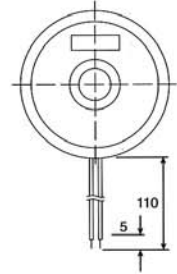

PIEZO TRANSDUCERS

SELF DRIVE TYPE

DIMENSIONS

color Black
ABS Housing Material
Leadwire Terminal

Top View

ELECTRICAL SPECIFICATIONS

Model No.	ELT46PZ34330
Sound Pressure Level	80 dBA min. at 6 VDC, 30 cm
Frequency	3500±500Hz
Rated Voltage	6 VDC
Current	5 mA max.
Operating Temperature	-20 ~ +60°C
Weight	6 g

Side View

all dimensions are in mm

DIMENSIONS

color Grey
ABS Housing Material
Pin Terminal

Terminal : 2
Top View

Side View

Bottom View

all dimensions are in mm

ELECTRICAL SPECIFICATIONS

Model No.	ELT75PZ23370
Sound Pressure Level	70 dBA min. at 12 VDC, 100 cm
Frequency	3500±500Hz
Rated Voltage	12 VDC
Current	30 mA max.
Operating Temperature	-20 ~ +70°C
Weight	1.7 g