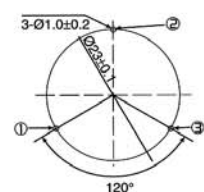

Side View

all dimensions are in mm

DIMENSIONS

color Grey
ABS Housing Material
Pin Terminal

Terminal : 2
Top View

Side View

Bottom View

all dimensions are in mm