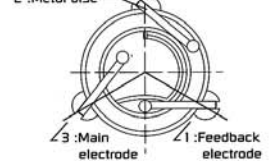

Side View

all dimensions are in mm

DIMENSIONS

color Grey
ABS Housing Material
Pin Terminal

Terminal : 2
Top View

Side View

Bottom View

all dimensions are in mm

ELECTRICAL SPECIFICATIONS

Model No.	ELT75PZ23370
Sound Pressure Level	70 dBA min. at 12 VDC, 100 cm
Frequency	3500±500Hz
Rated Voltage	12 VDC
Current	30 mA max.
Operating Temperature	-20 ~ +70°C
Weight	1.7 g