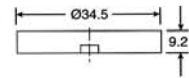

PIEZO TRANSDUCERS

SELF DRIVE TYPE

DIMENSIONS

color Black
ABS Housing Material
Leadwire Terminal

Top View

ELECTRICAL SPECIFICATIONS

Model No.	ELT46PZ34330
Sound Pressure Level	80 dBA min. at 6 VDC, 30 cm
Frequency	3500±500Hz
Rated Voltage	6 VDC
Current	5 mA max.
Operating Temperature	-20 ~ +60°C
Weight	6 g

Side View

all dimensions are in mm

DIMENSIONS

color Grey
ABS Housing Material
Pin Terminal

Terminal : 2
Top View

Side View

Bottom View

all dimensions are in mm