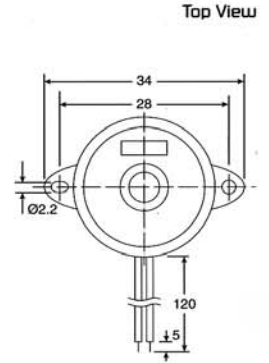

PIEZO TRANSDUCERS

SELF DRIVE TYPE

DIMENSIONS

color Black
ABS Housing Material
Leadwire Terminal

ELECTRICAL SPECIFICATIONS

Model No.	ELT41PZ23500
Sound Pressure Level	75 dBA min. at 6 VDC, 30 cm
Frequency	5000±1000Hz
Rated Voltage	6 VDC
Current	5 mA max.
Operating Temperature	-20 ~ +60°C
Weight	2 g

Side View

all dimensions are in mm

DIMENSIONS

color Black
ABS Housing Material
Leadwire Terminal

ELECTRICAL SPECIFICATIONS

Model No.	ELT43PZ30330
Sound Pressure Level	80 dBA min. at 6 V, 30 cm
Frequency	3600±500Hz
Rated Voltage	6 V
Current	5 mA max.
Operating Temperature	-20 ~ +60°C
Weight	4 g

Side View

all dimensions are in mm