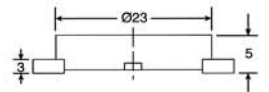

PIEZO TRANSDUCERS

SELF DRIVE TYPE

DIMENSIONS

color Black
ABS Housing Material
Leadwire Terminal

ELECTRICAL SPECIFICATIONS

Model No.	ELT41PZ23500
Sound Pressure Level	75 dBA min. at 6 VDC, 30 cm
Frequency	5000±1000Hz
Rated Voltage	6 VDC
Current	5 mA max.
Operating Temperature	-20 ~ +60°C
Weight	2 g

Side View

all dimensions are in mm

DIMENSIONS

color Black
ABS Housing Material
Leadwire Terminal

ELECTRICAL SPECIFICATIONS

Model No.	ELT43PZ30330
Sound Pressure Level	80 dBA min. at 6 V, 30 cm
Frequency	3600±500Hz
Rated Voltage	6 V
Current	5 mA max.
Operating Temperature	-20 ~ +60°C
Weight	4 g

Side View

all dimensions are in mm