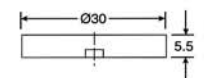

Side View

all dimensions are in mm

DIMENSIONS

color Black
ABS Housing Material
Leadwire Terminal

ELECTRICAL SPECIFICATIONS

Model No.	ELT43PZ30330
Sound Pressure Level	80 dBA min. at 6 V, 30 cm
Frequency	3600±500Hz
Rated Voltage	6 V
Current	5 mA max.
Operating Temperature	-20 ~ +60°C
Weight	4 g

Side View

all dimensions are in mm