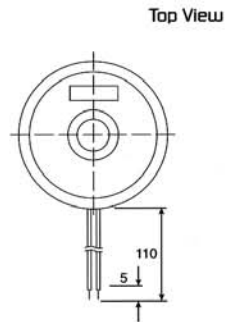

PIEZO TRANSDUCERS

SELF DRIVE TYPE

DIMENSIONS

color Black
ABS Housing Material
Leadwire Terminal

ELECTRICAL SPECIFICATIONS

Model No.	ELT41PZ23500
Sound Pressure Level	75 dBA min. at 6 VDC, 30 cm
Frequency	5000±1000Hz
Rated Voltage	6 VDC
Current	5 mA max.
Operating Temperature	-20 ~ +60°C
Weight	2 g

Side View

all dimensions are in mm

DIMENSIONS

color Black
ABS Housing Material
Leadwire Terminal

ELECTRICAL SPECIFICATIONS

Model No.	ELT43PZ30330
Sound Pressure Level	80 dBA min. at 6 V, 30 cm
Frequency	3600±500Hz
Rated Voltage	6 V
Current	5 mA max.
Operating Temperature	-20 ~ +60°C
Weight	4 g

Side View

all dimensions are in mm