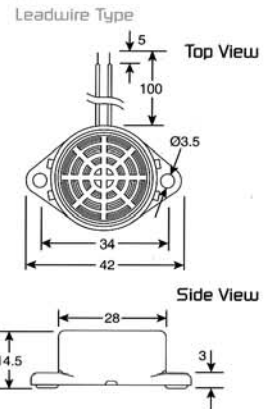

MAGNETIC BUZZERS

FLANGE MOUNTING TYPE

color Black
ABS Housing Material
Pin or Leadwire Terminal

ELECTRICAL SPECIFICATIONS

Model No.	ELBTS3060	ELBTS3090	ELBTS3120	ELBTS3240	ELBTS3415
Operating Voltage (VDC)	4 ~ 9	6 ~ 11	9 ~ 15	15 ~ 28	4 ~ 15
Rated Voltage (VDC)	6	9	12	24	12
* Max. Rated Current (mA)	35	40	40	20	15
* Min. Sound Output (dBA/30cm)	85	85	90	90	85
* Frequency (Hz.)	2800 ± 200				
Tone Nature	Single				
Operating Temperature (°C)	-20 ~ +60				
Weight (gm.)	17				

* Value applying at rated voltage

DIMENSIONS

DIMENSIONS

all dimensions are in mm

color Black
ABS Housing Material
Pin or Leadwire Terminal

ELECTRICAL SPECIFICATIONS

Model No.	ELB 2P3015	ELB 2S3030	ELB 2P3030	ELB 2S3060	ELB 2P3060	ELB 2S3060	ELB 2S3090	ELB 2P3090	ELB 2S3090	ELB 2S3120	ELB 2S3415	ELB 2P3120	ELB 2S3120	ELB 2S3240	ELB 2P3240
Operating Voltage (VDC)	1 ~ 3	2 ~ 5	2 ~ 5	4 ~ 9	4 ~ 9	4 ~ 9	6 ~ 11	6 ~ 11	6 ~ 11	9 ~ 15	4 ~ 15	8 ~ 15	8 ~ 15	15 ~ 28	15 ~ 28
Rated Voltage (VDC)	1.5	3	3	6	6	6	9	9	9	12	12	12	12	24	24
* Max. Rated Current (mA)	5	35	8	35	10	35/10	40	10	35/15	40	15	15	40/15	25	20
* Min. Sound Output (dBA/30cm)	70	85	73	90	78	85/70	90	80	85/75	95	90	85	90/80	95	85
* Frequency (Hz.)	2800 ± 200														
Tone Nature	pulse	single	pulse	single	pulse	single	single	pulse	single	single	single	pulse	single	single	pulse
Operating Temperature (°C)	-20 ~ +60														
Weight (gm.)	10														