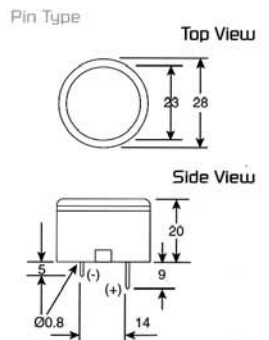

MAGNETIC BUZZERS

FLANGE MOUNTING TYPE

color Black
ABS Housing Material
Pin or Leadwire Terminal

ELECTRICAL SPECIFICATIONS

Model No.	ELBTS3060	ELBTS3090	ELBTS3120	ELBTS3240	ELBTS3415
Operating Voltage (VDC)	4 ~ 9	6 ~ 11	9 ~ 15	15 ~ 28	4 ~ 15
Rated Voltage (VDC)	6	9	12	24	12
* Max. Rated Current (mA)	35	40	40	20	15
* Min. Sound Output (dBA/30cm)	85	85	90	90	85
* Frequency (Hz.)	2800 ± 200				
Tone Nature	Single				
Operating Temperature (°C)	-20 ~ +60				
Weight (gm.)	17				

* Value applying at rated voltage

DIMENSIONS

DIMENSIONS

all dimensions are in mm

color Black
ABS Housing Material
Pin or Leadwire Terminal

ELECTRICAL SPECIFICATIONS

Model No.	ELB 2P3015	ELB 2S3030	ELB 2P3030	ELB 2S3060	ELB 2P3060	ELB 2S3060	ELB 2S3090	ELB 2P3090	ELB 2S3090	ELB 2S3120	ELB 2S3415	ELB 2P3120	ELB 2S3120	ELB 2S3240	ELB 2P3240
Operating Voltage (VDC)	1 ~ 3	2 ~ 5	2 ~ 5	4 ~ 9	4 ~ 9	4 ~ 9	6 ~ 11	6 ~ 11	6 ~ 11	9 ~ 15	4 ~ 15	8 ~ 15	8 ~ 15	15 ~ 28	15 ~ 28
Rated Voltage (VDC)	1.5	3	3	6	6	6	9	9	9	12	12	12	12	24	24
* Max. Rated Current (mA)	5	35	8	35	10	35/10	40	10	35/15	40	15	15	40/15	25	20
* Min. Sound Output (dBA/30cm)	70	85	73	90	78	85/70	90	80	85/75	95	90	85	90/80	95	85
* Frequency (Hz.)	2800 ± 200														
Tone Nature	pulse	single	pulse	single	pulse	single	single	pulse	single	single	single	pulse	single	single	pulse
Operating Temperature (°C)	-20 ~ +60														
Weight (gm.)	10														