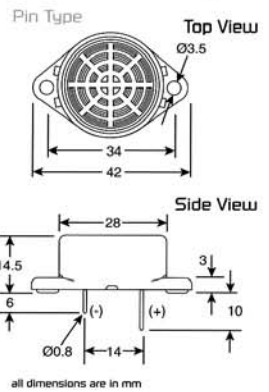

MAGNETIC BUZZERS

FLANGE MOUNTING TYPE

color Black
ABS Housing Material
Pin or Leadwire Terminal

ELECTRICAL SPECIFICATIONS

Model No.	ELBTS3060	ELBTS3090	ELBTS3120	ELBTS3240	ELBTS3415
Operating Voltage (VDC)	4 ~ 9	6 ~ 11	9 ~ 15	15 ~ 28	4 ~ 15
Rated Voltage (VDC)	6	9	12	24	12
* Max. Rated Current (mA)	35	40	40	20	15
* Min. Sound Output (dBA/30cm)	85	85	90	90	85
* Frequency (Hz.)	2800 ± 200				
Tone Nature	Single				
Operating Temperature (°C)	-20 ~ +60				
Weight (gm.)	17				

* Value applying at rated voltage

DIMENSIONS

DIMENSIONS

all dimensions are in mm

color Black
ABS Housing Material
Pin or Leadwire Terminal

ELECTRICAL SPECIFICATIONS

Model No.	ELB 2P3015	ELB 2S3030	ELB 2P3030	ELB 2S3060	ELB 2P3060	ELB 2S3060	ELB 2S3090	ELB 2P3090	ELB 2S3090	ELB 2S3120	ELB 2S3415	ELB 2P3120	ELB 2S3120	ELB 2S3240	ELB 2P3240
Operating Voltage (VDC)	1 ~ 3	2 ~ 5	2 ~ 5	4 ~ 9	4 ~ 9	4 ~ 9	6 ~ 11	6 ~ 11	6 ~ 11	9 ~ 15	4 ~ 15	8 ~ 15	8 ~ 15	15 ~ 28	15 ~ 28
Rated Voltage (VDC)	1.5	3	3	6	6	6	9	9	9	12	12	12	12	24	24
* Max. Rated Current (mA)	5	35	8	35	10	35/10	40	10	35/15	40	15	15	40/15	25	20
* Min. Sound Output (dBA/30cm)	70	85	73	90	78	85/70	90	80	85/75	95	90	85	90/80	95	85
* Frequency (Hz.)	2800 ± 200														
Tone Nature	pulse	single	pulse	single	pulse	single	single	pulse	single	single	single	pulse	single	single	pulse
Operating Temperature (°C)	-20 ~ +60														
Weight (gm.)	10														