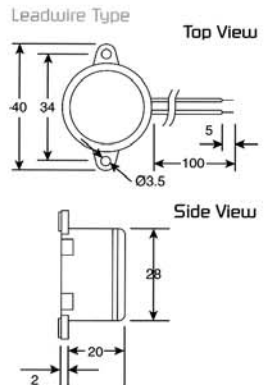

MAGNETIC BUZZERS

FLANGE MOUNTING TYPE

color Black
ABS Housing Material
Pin or Leadwire Terminal

ELECTRICAL SPECIFICATIONS

Model No.	ELBTS3060	ELBTS3090	ELBTS3120	ELBTS3240	ELBTS3415
Operating Voltage (VDC)	4 ~ 9	6 ~ 11	9 ~ 15	15 ~ 28	4 ~ 15
Rated Voltage (VDC)	6	9	12	24	12
* Max. Rated Current (mA)	35	40	40	20	15
* Min. Sound Output (dBA/30cm)	85	85	90	90	85
* Frequency (Hz.)	2800 ± 200				
Tone Nature	Single				
Operating Temperature (°C)	-20 ~ +60				
Weight (gm.)	17				

* Value applying at rated voltage

DIMENSIONS

DIMENSIONS

all dimensions are in mm

color Black
ABS Housing Material
Pin or Leadwire Terminal

ELECTRICAL SPECIFICATIONS

Model No.	ELB 2P3015	ELB 2S3030	ELB 2P3030	ELB 2S3060	ELB 2P3060	ELB 2S3060	ELB 2S3090	ELB 2P3090	ELB 2S3090	ELB 2S3120	ELB 2S3415	ELB 2P3120	ELB 2S3120	ELB 2S3240	ELB 2P3240
Operating Voltage (VDC)	1 ~ 3	2 ~ 5	2 ~ 5	4 ~ 9	4 ~ 9	4 ~ 9	6 ~ 11	6 ~ 11	6 ~ 11	9 ~ 15	4 ~ 15	8 ~ 15	8 ~ 15	15 ~ 28	15 ~ 28
Rated Voltage (VDC)	1.5	3	3	6	6	6	9	9	9	12	12	12	12	24	24
* Max. Rated Current (mA)	5	35	8	35	10	35/10	40	10	35/15	40	15	15	40/15	25	20
* Min. Sound Output (dBA/30cm)	70	85	73	90	78	85/70	90	80	85/75	95	90	85	90/80	95	85
* Frequency (Hz.)	2800 ± 200														
Tone Nature	pulse	single	pulse	single	pulse	single	single	pulse	single	single	single	pulse	single	single	pulse
Operating Temperature (°C)	-20 ~ +60														
Weight (gm.)	10														