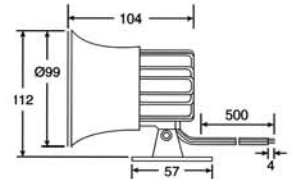

PIEZO BUZZERS

SIREN TYPE

DIMENSIONS

Top View

color Black
ABS Housing Material
Leadwire Terminal

Side View

all dimensions are in mm

ELECTRICAL SPECIFICATIONS

* Value applying at rated voltage

DIMENSIONS

Side View

all dimensions are in mm

ELECTRICAL SPECIFICATIONS

Model No.	ELB71D1120
Operating Voltage (VDC)	6 - 15
Rated Voltage (VDC)	12
* Power Consumption (w)	5 - 15
* Min Sound Output (dBA/50cm)	110
* Frequency (Hz)	400 - 2000
Tone Nature	dual
Operating Temperature (°C)	-20 - +60
Weight (gm.)	450