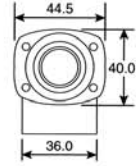

PIEZO BUZZERS

SIREN TYPE

DIMENSIONS

Top View

color Black
ABS Housing Material
Leadwire Terminal

Side View

all dimensions are in mm

ELECTRICAL SPECIFICATIONS

* Value applying at rated voltage

DIMENSIONS

Side View

all dimensions are in mm

ELECTRICAL SPECIFICATIONS

Model No.	ELB71D1120
Operating Voltage (VDC)	6 - 15
Rated Voltage (VDC)	12
* Power Consumption (w)	5 - 15
* Min Sound Output (dBA/50cm)	110
* Frequency (Hz)	400 - 2000
Tone Nature	dual
Operating Temperature (°C)	-20 - +60
Weight (gm.)	450