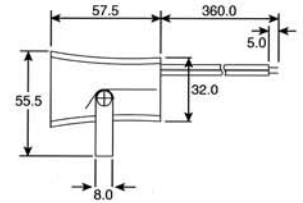

PIEZO BUZZERS

SIREN TYPE

DIMENSIONS

Top View

color Black
ABS Housing Material
Leadwire Terminal

Side View

all dimensions are in mm

ELECTRICAL SPECIFICATIONS

* Value applying at rated voltage

DIMENSIONS

Side View

all dimensions are in mm

ELECTRICAL SPECIFICATIONS

Model No.	ELB71D1120
Operating Voltage (VDC)	6 - 15
Rated Voltage (VDC)	12
* Power Consumption (w)	5 - 15
* Min Sound Output (dBA/50cm)	110
* Frequency (Hz)	400 - 2000
Tone Nature	dual
Operating Temperature (°C)	-20 - +60
Weight (gm.)	450

* Value applying at rated voltage

Bottom View