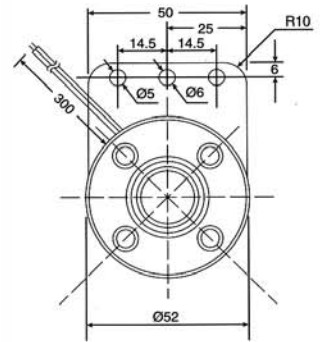

PIEZO BUZZERS

SIREN TYPE

color Black
ABS Housing Material
Leadwire Terminal

ELECTRICAL SPECIFICATIONS

Model No.	ELB73R2120	ELB73R2300	ELB73R2240
Operating Voltage (VDC)	6 - 15	12 - 48	18 - 26
Rated Voltage (VDC)	12	30	24
*Sound Pressure Level (dBa/100cm)	105	100	100
*Frequency (Hz.)	1500 - 4000	1500 - 4000	1500 - 4000
*Current (mA.)	280	100	105
Tone Nature	siren	siren	siren
Operating Temperature (°C)	-20 - +60	-20 - +60	-20 - +60
Weight (gm.)	80	80	80

* Value applying at rated voltage

DIMENSIONS

Top View

Side View

all dimensions are in mm

DIMENSIONS

Top View

Side View

all dimensions are in mm

ELECTRICAL SPECIFICATIONS

Model No.	ELB85S4120
* Min. Sound Output (dBa/30cm)	87
Rated Voltage (VDC)	12
Operating Voltage (VDC)	3 - 28
* Frequency (Hz.)	3900±500
* Max. Rated Current (mA.)	15
Tone Nature	single
Operating Temperature (°C)	-20 - +60
Weight (gm.)	8