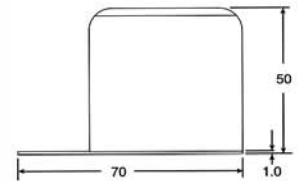

* Value applying at rated voltage

DIMENSIONS

Top View

Side View

all dimensions are in mm

DIMENSIONS

Top View

Side View

all dimensions are in mm

ELECTRICAL SPECIFICATIONS

Model No.	ELB85S4120
* Min. Sound Output (dBa/30cm)	87
Rated Voltage (VDC)	12
Operating Voltage (VDC)	3 - 28
* Frequency (Hz.)	3900±500
* Max. Rated Current (mA.)	15
Tone Nature	single
Operating Temperature (°C)	-20 - +60
Weight (gm.)	8