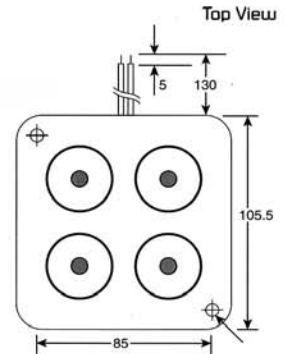

### Side View

all dimensions are in mm

### DIMENSIONS

color Ivory  
ABS Housing Material  
Leadwire Terminal