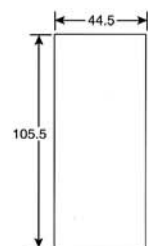

### Side View

all dimensions are in mm

### DIMENSIONS

color Ivory  
ABS Housing Material  
Leadwire Terminal