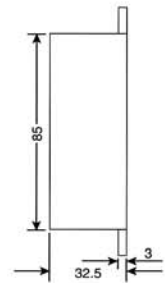

### DIMENSIONS

color Ivory  
ABS Housing Material  
Leadwire Terminal

### Side View

all dimensions are in mm